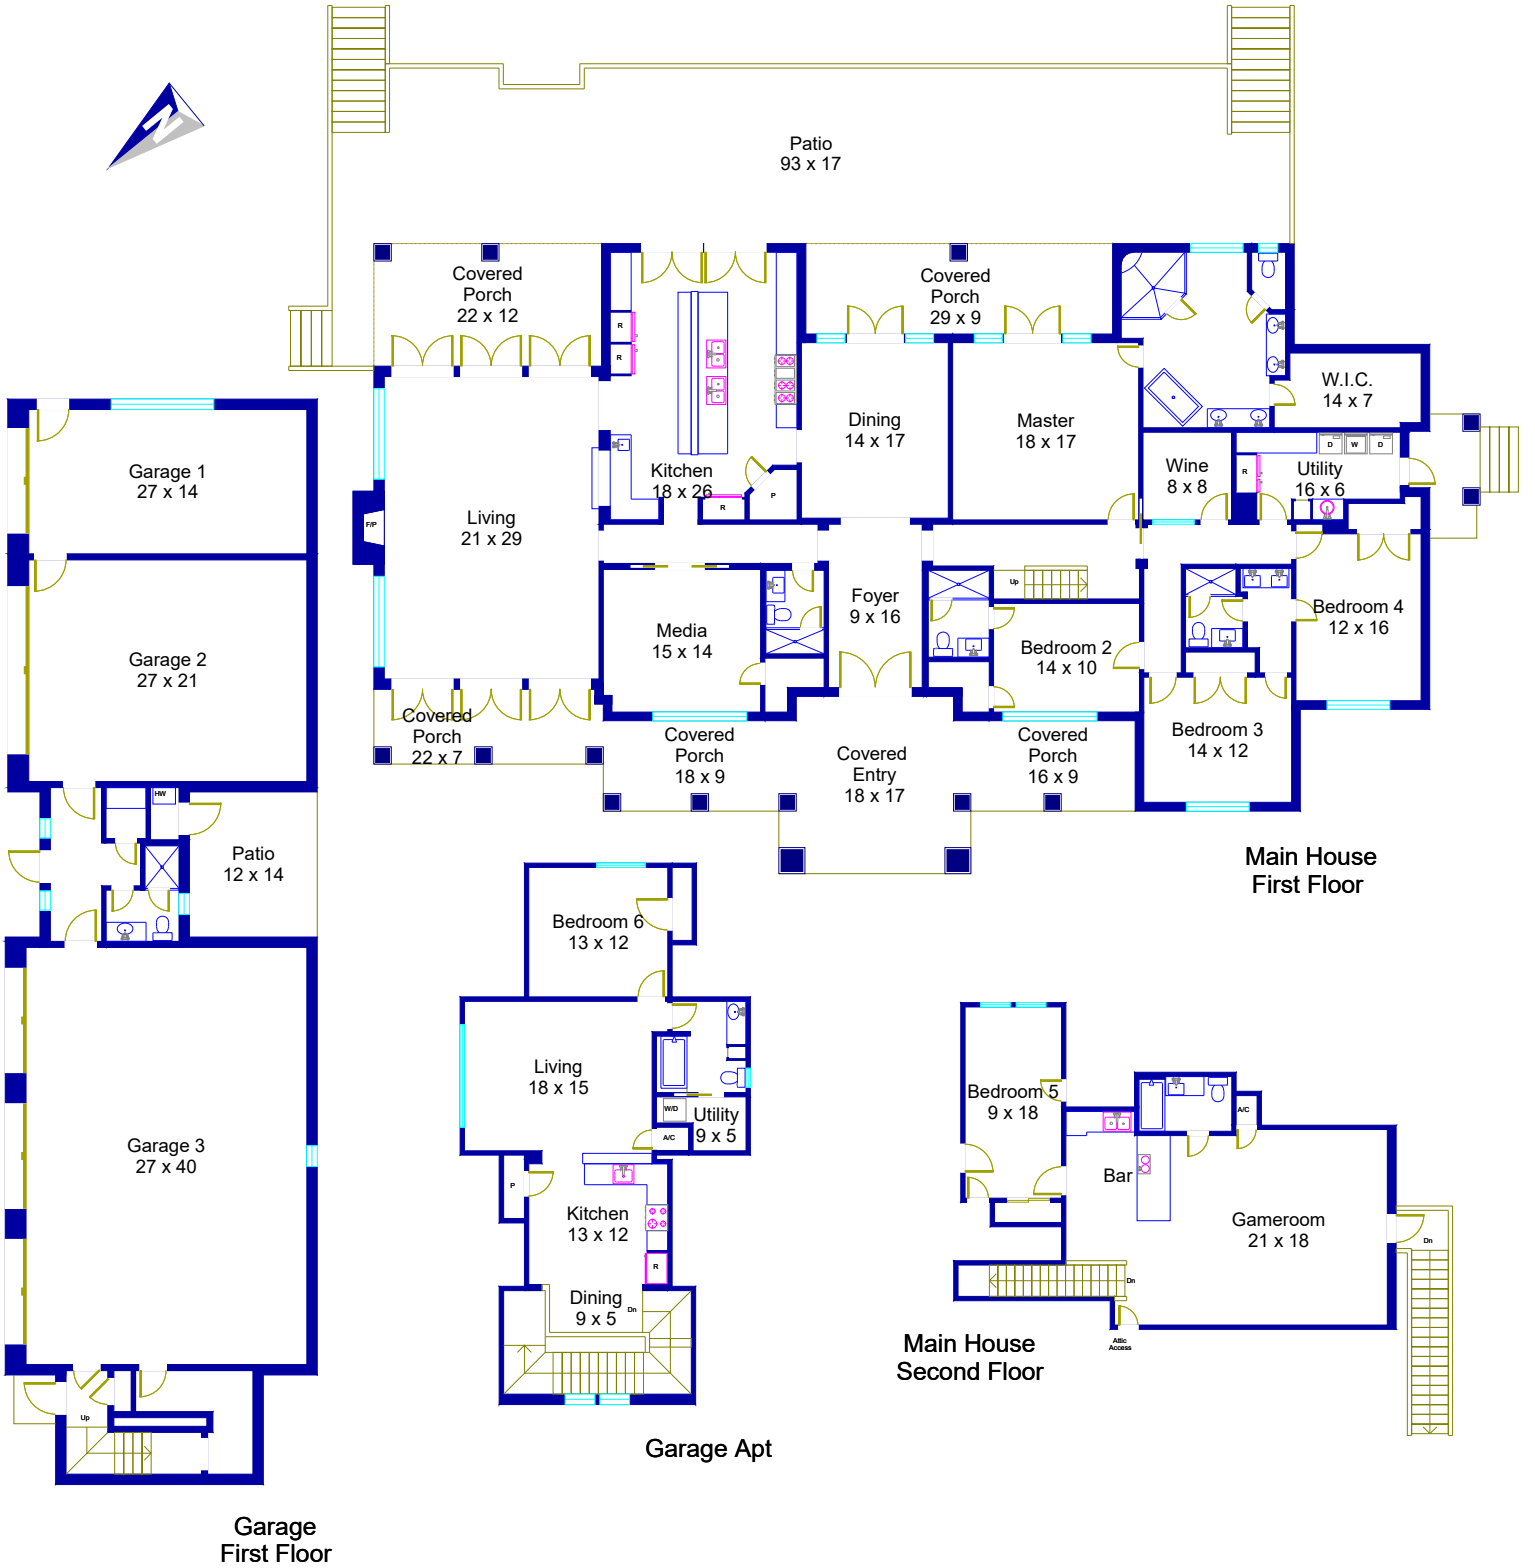

13815 Pecan Drive #1 Austin, Texas

This floor plan is an artistic rendering only. All dimensions are approximate.
Floor Plan Graphics LLC and Moreland Properties
 make no representation or warranty as to this rendering's accuracy
 and no measurements or dimensions should be relied upon without independent verification.